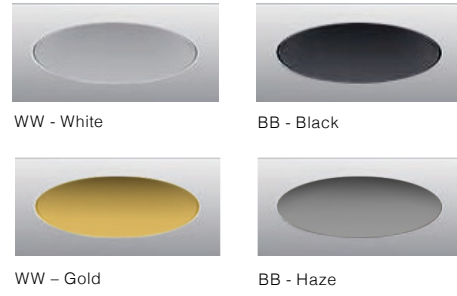

SPECIFICATIONS

- Construction: Die-cast Aluminum
- Optics: PMMA Lens
- Power: 20W Input: 120-277 VAC, 50/60Hz
- CCT: 2700K, 3000K, 4000K
- CRI: +90
- LED Source: 1362lm
- Beam Angle: 20°/40°/55°
- Dimming: DALI – TRIAC – 1-10V
- Light Source: Integrated LED Lens: TIR lens
- Rated Life: L80 >50000 Hours
- Finish: Electrostatically Powder Coated: White, Black, Hazel and Gold (RAL options available).
- Standards: ETL, cETL, Wet Location Listed

FINISHES

OPTICS

CCT

1. Trim Type	2. Color Temperature	3. Optic	5. Finish	6. Dimming
LUZ3-SFTL = Round Reflector, Fixed, Trimless	27 = 2700K 30 = 3000K	N = 25°* M = 35°* W = 55°*	WW = White Reflector BB = Black Reflector HZ = Haze Reflector GD = Gold Reflector	Please see Housing Ordering Sheet
LUZ3-SATL = Round Reflector, Adjustable, Trimless	35 = 3500K 40 = 4000K	WW = Wall Wash**		
LUZ3-SWWTL = Round Reflector, Wall Wash, Trimless				

* Not available for LUZ3-SWWTL
 * Only available optic for LUZ3-SFTL

Example: **LUZ3-RFTL-30-M-WW** = 2" Round Downlight – 3000K – 40° Optic – White Trim / Reflector

Fixture Type: _____
 Type: _____
 Project: _____
 Location: _____