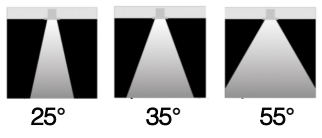

SPECIFICATIONS

- Construction: Die-cast Aluminum
- Optics: PMMA Lens
- Power: 20W Input: 120-277 VAC, 50/60Hz
- CCT: 2700K, 3000K, 4000K
- CRI: +90
- LED Source: 1362lm
- Beam Angle: 20°/40°/55°
- Dimming: DALI – TRIAC – 1-10V
- Light Source: Integrated LED Lens: TIR lens
- Rated Life: L80 >50000 Hours
- Finish: Electrostatically Powder Coated: White, Black, Hazel and Gold (RAL options available).
- Standards: ETL, cETL, Wet Location Listed

FINISHES

OPTICS

CCT

1. Trim Type	2. Color Temperature	3. Optic	5. Finish	6. Dimming
LUZ3-SFTL = Round Reflector, Fixed, Trimless	27 = 2700K 30 = 3000K	N = 25°* M = 35°* W = 55°*	WW = White Reflector BB = Black Reflector HZ = Haze Reflector GD = Gold Reflector	Please see Housing Ordering Sheet
LUZ3-SATL = Round Reflector, Adjustable, Trimless	35 = 3500K 40 = 4000K	WW = Wall Wash**		
LUZ3-SWWTL = Round Reflector, Wall Wash, Trimless				