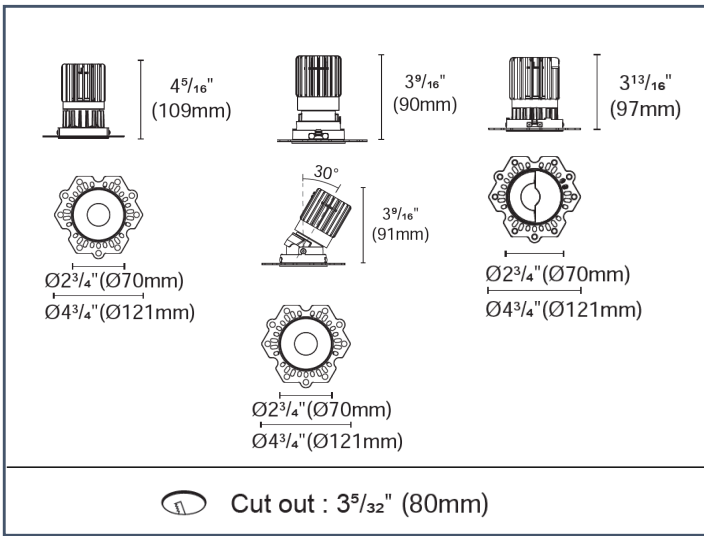

Fixture Type: _____
 Type: _____
 Project: _____
 Location: _____

LUZ 3 – Round Trimless

V2.8

TECHNICAL SPECIFICATION

Minimum profile downlight with metal conduit and driver included for easy remodel or new construction installation.

SPECIFICATIONS

- Construction: Die-cast Aluminum
- Optics: PMMA Lens
- Power: 20W Input: 120-277 VAC, 50/60Hz
- CCT: 2700K, 3000K, 4000K
- CRI: +90
- LED Source: 1362lm
- Beam Angle: 20°/40°/55°
- Dimming: DALI – TRIAC – 1-10V
- Light Source: Integrated LED Lens: TIR lens
- Rated Life: L80 >50000 Hours
- Finish: Electrostatically Powder Coated: White, Black, Hazel and Gold (RAL options available).
- Standards: ETL, cETL, Wet Location Listed

NON-IC

Remodel

Internal space dimension:
L 8 1/4" (209mm) X W 1 7/8" (48mm) X H 1 5/16" (33mm)

TRIAC

1-10V

NON-IC

New Construction Plate

1. Trim Type	2. CONTROL	5. OPTIONS
LCNCIC-3 = New Construction Housing – IC Rated	TRIAC = TRIAC (120V) 0-10V = 0-10V (120-277V) DALI = DALI (120-277V)	EMB = EMERGENCY BATTERY / Comes with holder
LZREM-3 = Remodel Housing (non IC)		
LZNCP-23 = New Construction Plate (non IC)		