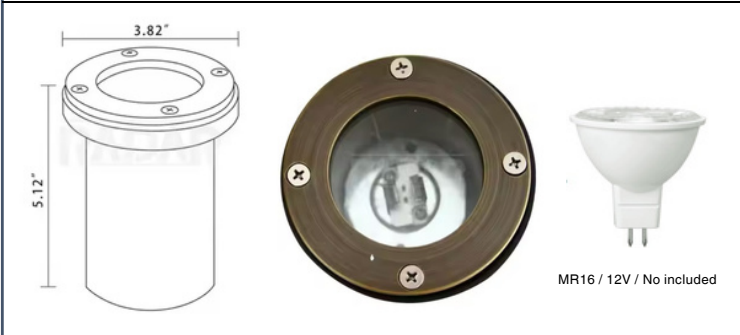

Fixture Type: _____
 Type: _____
 Project: _____
 Location: _____

PRODUCT DESCRIPTION

Our Dot products are affordable but with a very robust body. They are manufactured with a cast brass body and cast brass hardware that protects the fixture against corrosion. Our fixtures are designed for MR16 lamps and are backed up with a limited lifetime warranty.

SPECIFICATIONS

- Construction: Cast Brass
- Lamp: MR16 (Not included)
- Input: 12V AC/DC
- Application: Parks/ Garden/ Grazing
- Lead Wire: 3'-#18/2 lighting wire
- IP Rating: IP65
- Colors: Antique Bronze
- Standards: ETL Wet Listed
- Includes Medium PVC Concrete Pour Kit

PRODUCT CODE

1. Fixture Type

GR-DOT-ING = Cast Brass – IP65 - 12V

Please order MR16 bulb separately

Multiple optics available depending on the MR16 Bulb Selected

Example: GR-DOT-ING