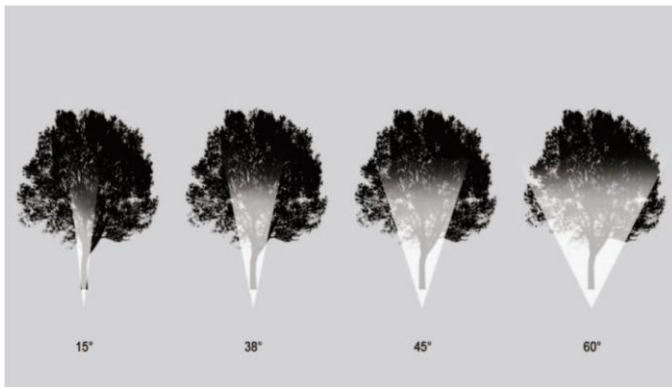

PRODUCT CODE

1. Fixture Type

GR-DOTM = Cast Brass – IP65 - 12V

Please order MR16 bulb separately