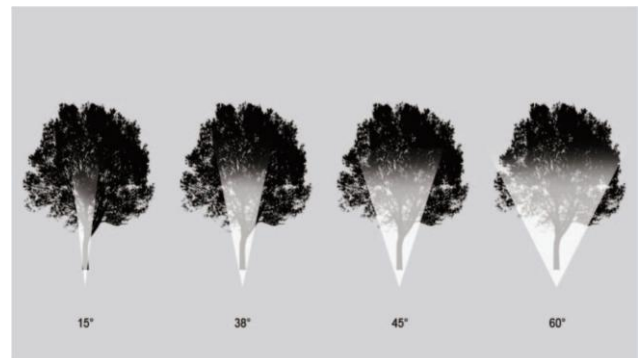

Multiple optics available depending on the MR16 Bulb Selected

Example: GR-DOTN