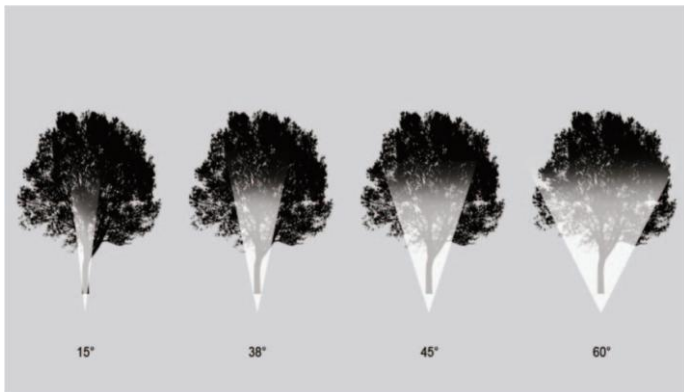

PRODUCT CODE

1. Fixture Type

GR-DOTS = Cast Brass – IP65 - 12V

Multiple optics available depending on the MR16 Bulb Selected