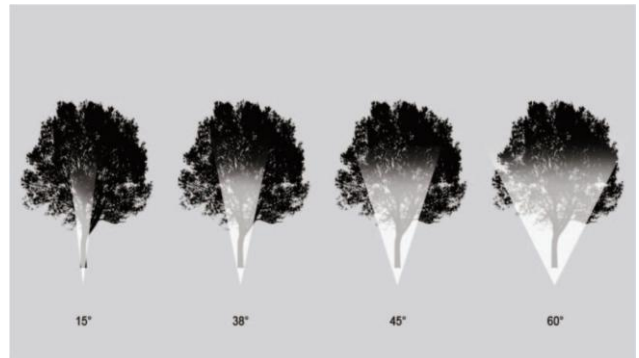

Multiple optics available depending on the MR16 Bulb Selected

Example: **DOTXL**