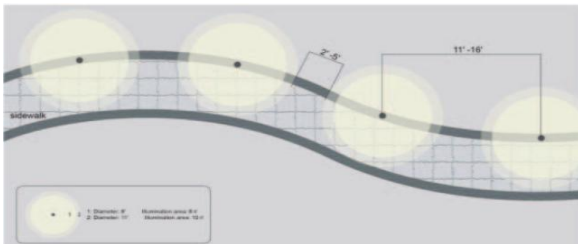

PRODUCT CODE

1. Fixture Type

2. Finish

GR-FLAL = Aluminum– IP65 - 12V

BZ = Antique Bronze

GR-FLBR = Cast Brass– IP65 - 12V

BK = Black

Please order G4 bulb separately