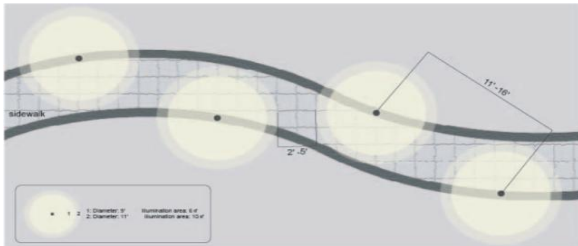

PRODUCT CODE

1. Fixture Type

2. Finish

GR-FLAL = Aluminum– IP65 - 12V

BZ = Antique Bronze

GR-FLBR = Cast Brass– IP65 - 12V

BK = Black

Please order G4 bulb separately