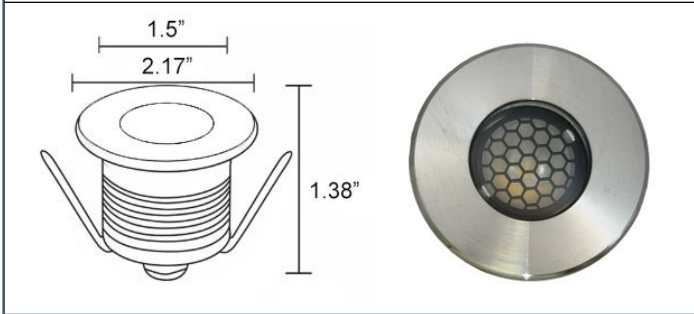

SPECIFICATIONS

- Construction: Stainless Steel
- Anti Glare Honeycomb Louver Installed
- Lamp: Integrated LED
- Input: 12V AC/DC
- 2700K / 3000K / 4000K
- 196 lumens
- 3W
- Application: Columns/Walls/ Grazing
- Lead Wire: 3'-#18/2 lighting wire
- IP Rating: IP67
- Colors: Stainless Steel
- Standards: ETL Wet Listed
- Offers Small PVC Concrete Pour Kit

Fine Workmanship

Robust and reliable

IP67 protection class

Intertek

FEATURES

- Stainless Steel
- 15° - 30° - 40° Optic
- Honeycomb Louver Included
- Easy to Install
- Limited 5 Year Warranty

CONCRETE POUR ACCESSORY

PRODUCT CODE

1. Fixture Type	Stainless Steel – IP67 - 12V		
GR-PTO-ING =	27 = 2700K	15° = 15D	NA = No Accessories
	30 = 3000K	30° = 30D	CP = Concrete Pour
	40 = 4000K	40° = 40D	