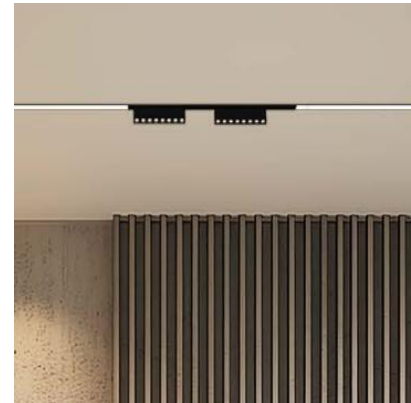

Fixture Type: _____

Type: _____

Project: _____

Location: _____

TECHNICAL SPECIFICATION

Create depth and focus with our Comet - accent lighting. Perfect for highlighting artwork, architectural details, or decor, these lights add style and warmth to any space.

SPECIFICATIONS

- Construction: Die-cast Aluminum
- Power: 9W / 16W
- Input: 48 VDC
- CCT: 3000K
- CRI: 90+
- LED Source: 913lm/ 1709lm
- Beam Angle (Lens): 30°/36°
- Dimming Options: 0-10V
- Body Colors: Black/ White
- Honey Comb Colors: Black/ Cristal/ Gold
- Standards: ETL, cETL, Damp Location Listed

FINISHES

BEAM ANGLE (LENS)

CCT

1. Trim Type

- CMA6** = Comet A - 5'7/6" (150mm)
- CMA12** = Comet A - 11'3/4" (298mm)
- CMB6** = Comet B - 5'7/6" (150mm)
- CMB12** = Comet B - 11'3/4" (298mm)

2. Color Temperature

- 27** = 2700K
- 30** = 3000K
- 35** = 3500K
- 40** = 4000K

3. Beam Angle

- S** = 30°

4. Finish

- W** = White Body
- B** = Black Body
- WB** = White Body / Black Honey Comb
- WC** = White Body / Cristal Honey Comb
- WG** = White Body / Gold Honey Comb
- BB** = Black Body / Black Honey Comb
- BC** = Black Body / Cristal Honey Comb
- BG** = Black Body / Gold Honey Comb