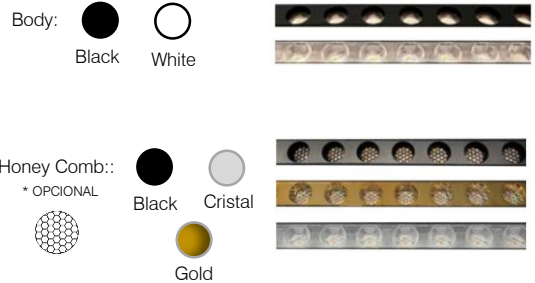

Fixture Type: _____

Type: _____

Project: _____

Location: _____

TECHNICAL SPECIFICATION

Create depth and focus with our Comet - accent lighting. Perfect for highlighting artwork, architectural details, or decor, these lights add style and warmth to any space.

SPECIFICATIONS

- Construction: Die-cast Aluminum
- Power: 9W / 16W
- Input: 48 VDC
- CCT: 3000K
- CRI: 90+
- LED Source: 913lm/ 1709lm
- Beam Angle (Lens): 30°/36°
- Dimming Options: 0-10V
- Body Colors: Black/ White
- Honey Comb Colors: Black/ Cristal/ Gold
- Standards: ETL, cETL, Damp Location Listed

FINISHES

BEAM ANGLE (LENS)

CCT

1. Trim Type

- **CMA6** = Comet A - 5'7/6" (150mm)
- **CMA12** = Comet A - 11'3/4" (298mm)
- **CMB6** = Comet B - 5'7/6" (150mm)
- **CMB12** = Comet B - 11'3/4" (298mm)

2. Color Temperature

- **27** = 2700K
- **30** = 3000K
- **35** = 3500K
- **40** = 4000K

3. Beam Angle

- **S** = 30°

4. Finish

- **W** = White Body
- **B** = Black Body
- **WB** = White Body / Black Honey Comb
- **WC** = White Body / Cristal Honey Comb
- **WG** = White Body / Gold Honey Comb
- **BB** = Black Body / Black Honey Comb
- **BC** = Black Body / Cristal Honey Comb
- **BG** = Black Body / Gold Honey Comb

Example: **CMA6-30-S-BB** = COMET A 5'7/6" - 3000K - 30° Optic Lens - Black Body/ Black Honey Comb - 0-10V Dimming