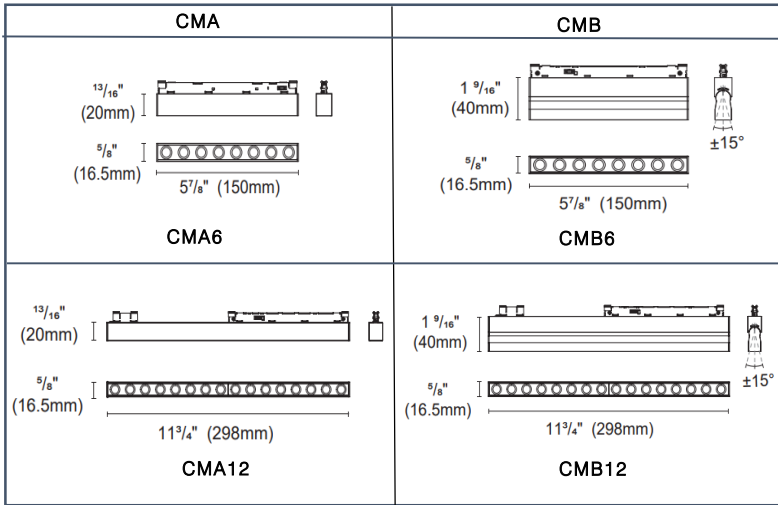

SPECIFICATIONS

- Construction: Die-cast Aluminum
- Power: 9W / 16W
- Input: 48 VDC
- CCT: 3000K
- CRI: 90+
- LED Source: 913lm/ 1709lm
- Beam Angle (Lens): 30°/36°
- Dimming Options: 0-10V
- Body Colors: Black/ White
- Honey Comb Colors: Black/ Cristal/ Gold
- Standards: ETL, cETL, Damp Location Listed

FINISHES

BEAM ANGLE (LENS)

CCT

1. Trim Type

- CMA6** = Comet A - 5'7/6" (150mm)
- CMA12** = Comet A - 11'3/4" (298mm)
- CMB6** = Comet B - 5'7/6" (150mm)
- CMB12** = Comet B - 11'3/4" (298mm)

2. Color Temperature

- 27** = 2700K
- 30** = 3000K
- 35** = 3500K
- 40** = 4000K

3. Beam Angle

- S** = 30°

4. Finish

- W** = White Body
- B** = Black Body
- WB** = White Body / Black Honey Comb
- WC** = White Body / Cristal Honey Comb
- WG** = White Body / Gold Honey Comb
- BB** = Black Body / Black Honey Comb
- BC** = Black Body / Cristal Honey Comb
- BG** = Black Body / Gold Honey Comb

Example: **CMA6-30-S-BB** = COMET A 5'7/6" - 3000K - 30° Optic Lens - Black Body/ Black Honey Comb - 0-10V Dimming